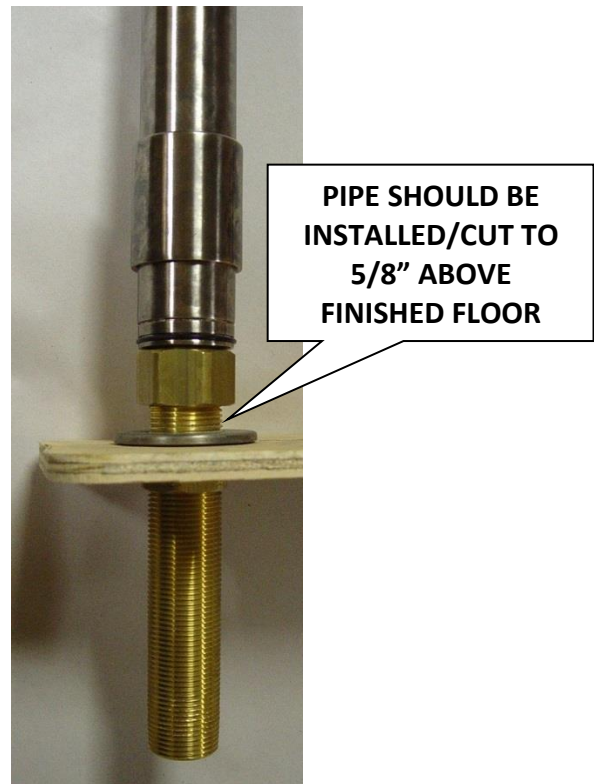

Jan 2020

INSTALLATION DETAILS

Waterbridge Floor Mounted Tub Filler WB-RTF-FM

SHIPPING SPACER
MAY VARY

DECORATIVE SLEEVE

2" TRIM RING

OPTIONAL
RETAINING NUT

3/4" STRAIGHT NIPPLE
(DO NOT USE TAPERED NIPPLES)

SLIDE TRIM SLEEVE UP
TO EXPOSE FITTING

PIPE SHOULD BE
INSTALLED/CUT TO
5/8" ABOVE
FINISHED FLOOR