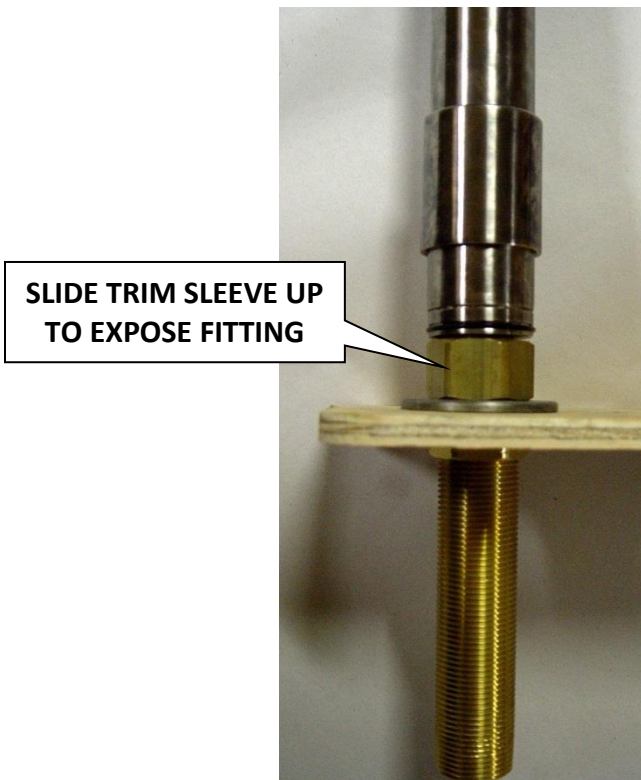

Jan 2020

INSTALLATION DETAILS

Waterbridge Floor Mounted Tub Filler WB-RTF-FM

SHIPPING SPACER
MAY VARY

DECORATIVE SLEEVE

2" TRIM RING

OPTIONAL
RETAINING NUT

3/4" STRAIGHT NIPPLE
(DO NOT USE TAPERED NIPPLES)

SLIDE TRIM SLEEVE UP
TO EXPOSE FITTING

PIPE SHOULD BE
INSTALLED/CUT TO
5/8" ABOVE
FINISHED FLOOR