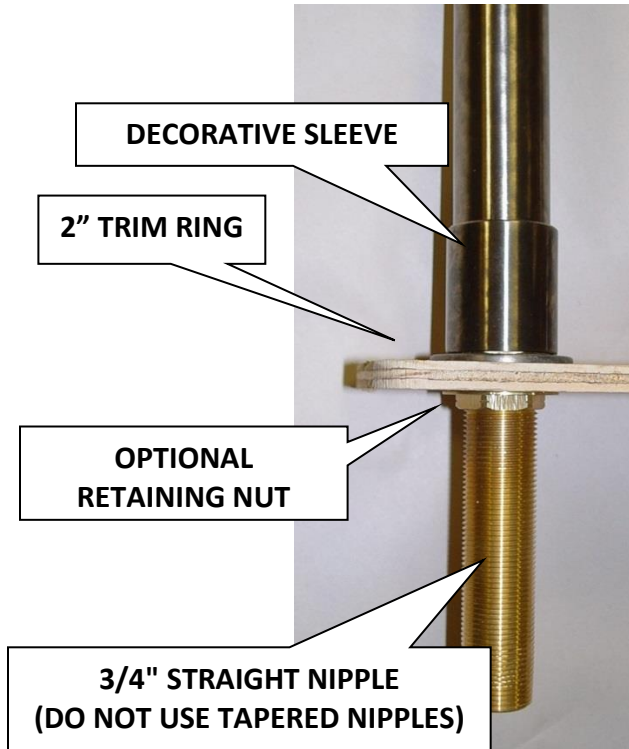

Jan 2020

INSTALLATION DETAILS

Waterbridge Floor Mounted Tub Filler WB-RTF-FM

SHIPPING SPACER
MAY VARY

DECORATIVE SLEEVE

2" TRIM RING

OPTIONAL
RETAINING NUT

3/4" STRAIGHT NIPPLE
(DO NOT USE TAPERED NIPPLES)

SLIDE TRIM SLEEVE UP
TO EXPOSE FITTING

PIPE SHOULD BE
INSTALLED/CUT TO
5/8" ABOVE
FINISHED FLOOR